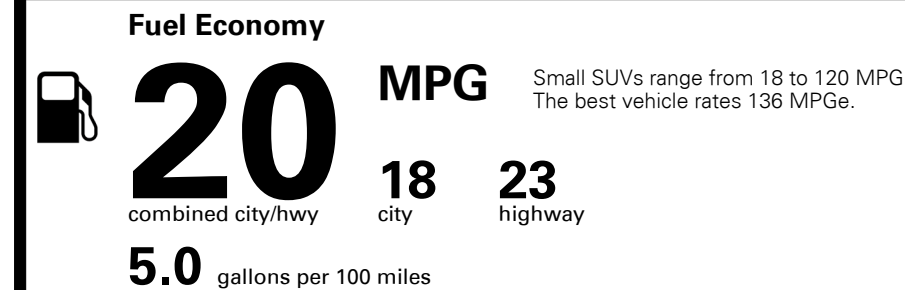

### EPA DOT Fuel Economy and Environment

Gasoline Vehicle

**You spend \$2,500 more in fuel costs over 5 years** compared to the average new vehicle.

**Annual fuel cost \$1,900**

Actual results will vary for many reasons, including driving conditions and how you drive and maintain your vehicle. The average new vehicle gets 27 MPG and costs \$7,000 to fuel over 5 years. Cost estimates are based on 15,000 miles per year at \$ 2.55 per gallon. MPGe is miles per gasoline gallon equivalent. Vehicle emissions are a significant cause of climate change and smog.