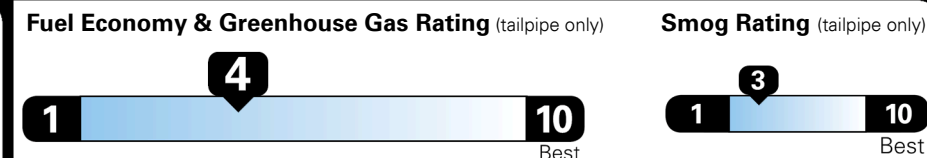

Actual results will vary for many reasons, including driving conditions and how you drive and maintain your vehicle. The average new vehicle gets 27 MPG and costs $7,000 to fuel over 5 years. Cost estimates are based on 15,000 miles per year at $ 2.55 per gallon. MPGe is miles per gasoline gallon equivalent. Vehicle emissions are a significant cause of climate change and smog.

fueleconomy.gov
Calculate personalized estimates and compare vehicles

Manufacturer's suggested retail price includes manufacturer's recommended pre-delivery service. Gasoline license and title fees state and local taxes and dealer installed options and accessories are not included in the manufacturer's suggested retail price. This label has been affixed to this vehicle by Hyundai Motor America, pursuant to the requirements of 15 U.S.C. 1231 et seq. which prohibits its removal or alteration prior to delivery to the ultimate purchaser.

PARTS CONTENT INFORMATION FOR VEHICLE IN THIS CARLINE:

U.S./CANADIAN PARTS CONTENT: 3 %
MAJOR SOURCES OF FOREIGN PARTS CONTENT: KOREA: 86 %

Note: Parts content does not include final assembly, distribution, or other non-parts costs.

FOR THIS VEHICLE:
FINAL ASSEMBLY POINT: ULSAN, KOREA
COUNTRY OF ORIGIN:
ENGINE: KOREA
TRANSMISSION: KOREA

291 A 3049VGLOVI

VIN: KM8SR4HF4KU305393