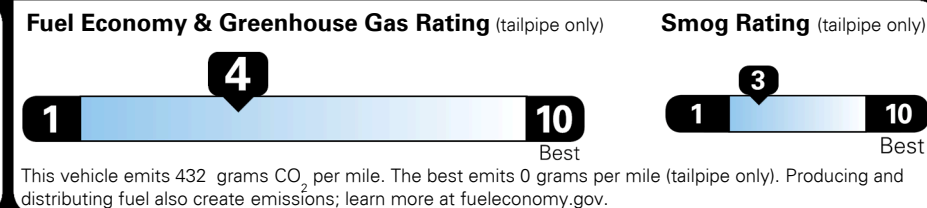

Blue Link® Connected Services 3-years Standard (Enrollment Required)

EPA DOT Fuel Economy and Environment

Gasoline Vehicle

Fuel Economy

21 MPG
combined city/hwy

18 MPG
city

25 MPG
highway

4.8 gallons per 100 miles

Small SUVs range from 18 to 120 MPG. The best vehicle rates 136 MPGe.

You spend \$2,000 more in fuel costs over 5 years compared to the average new vehicle.

Annual fuel cost \$1,800

Actual results will vary for many reasons, including driving conditions and how you drive and maintain your vehicle. The average new vehicle gets 27 MPG and costs \$7,000 to fuel over 5 years. Cost estimates are based on 15,000 miles per year at \$ 2.55 per gallon. MPGe is miles per gasoline gallon equivalent. Vehicle emissions are a significant cause of climate change and smog.